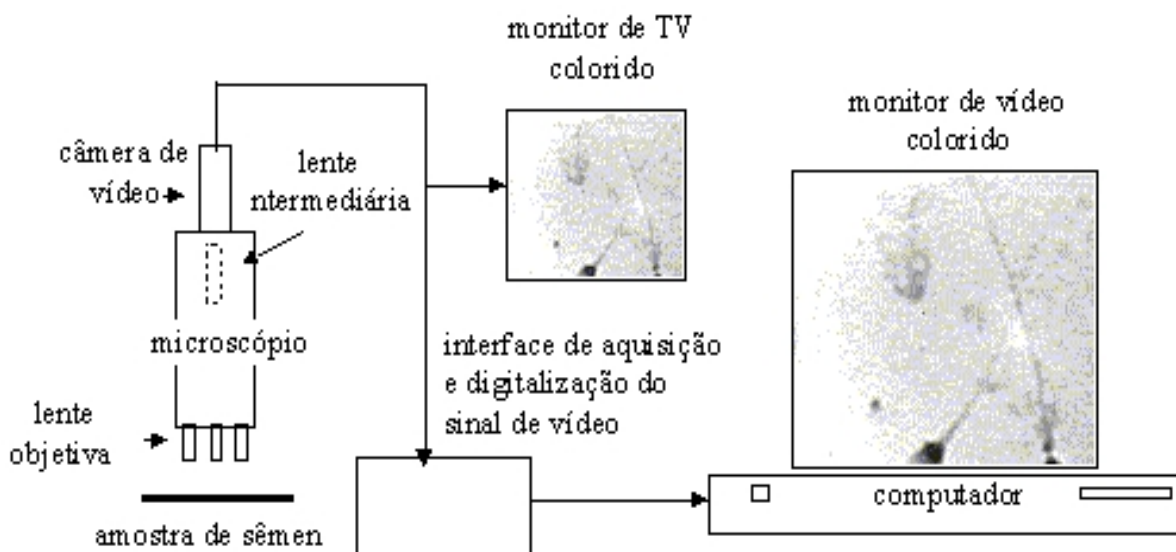

## Semen Analysis

Software for analyzing human sperm.

## Semen Analysis

ATONUS has developed a computational vision system to analyze the human semen, called Semen-An

Picture 1: Block diagram of the Semen-Analysis

**Click on the pictures to [enlarge](#).**

{rokbox size|800 600| title=|Tela do Sistema| thumb=|images/stories/Naveg5.jpg| album=|dermato| thum